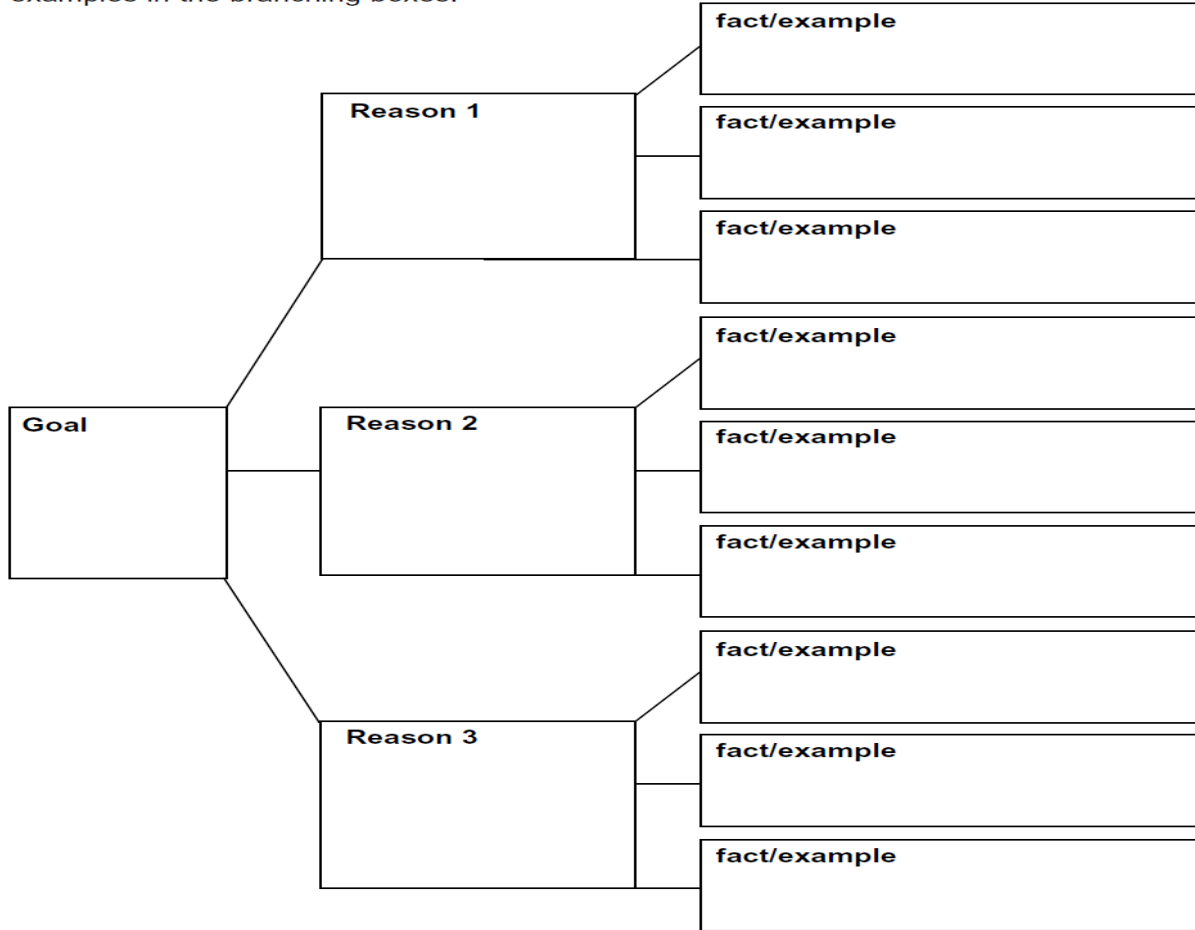

Use the graphic organizer below to answer the writing prompt:

Which character should Katrina pick, Ichabod Crane or Brom Bones?

Name \_\_\_\_\_ Date \_\_\_\_\_

**Persuasion Map**

Write your goal in the first box. Write three reasons in the next boxes. List facts and examples in the branching boxes.